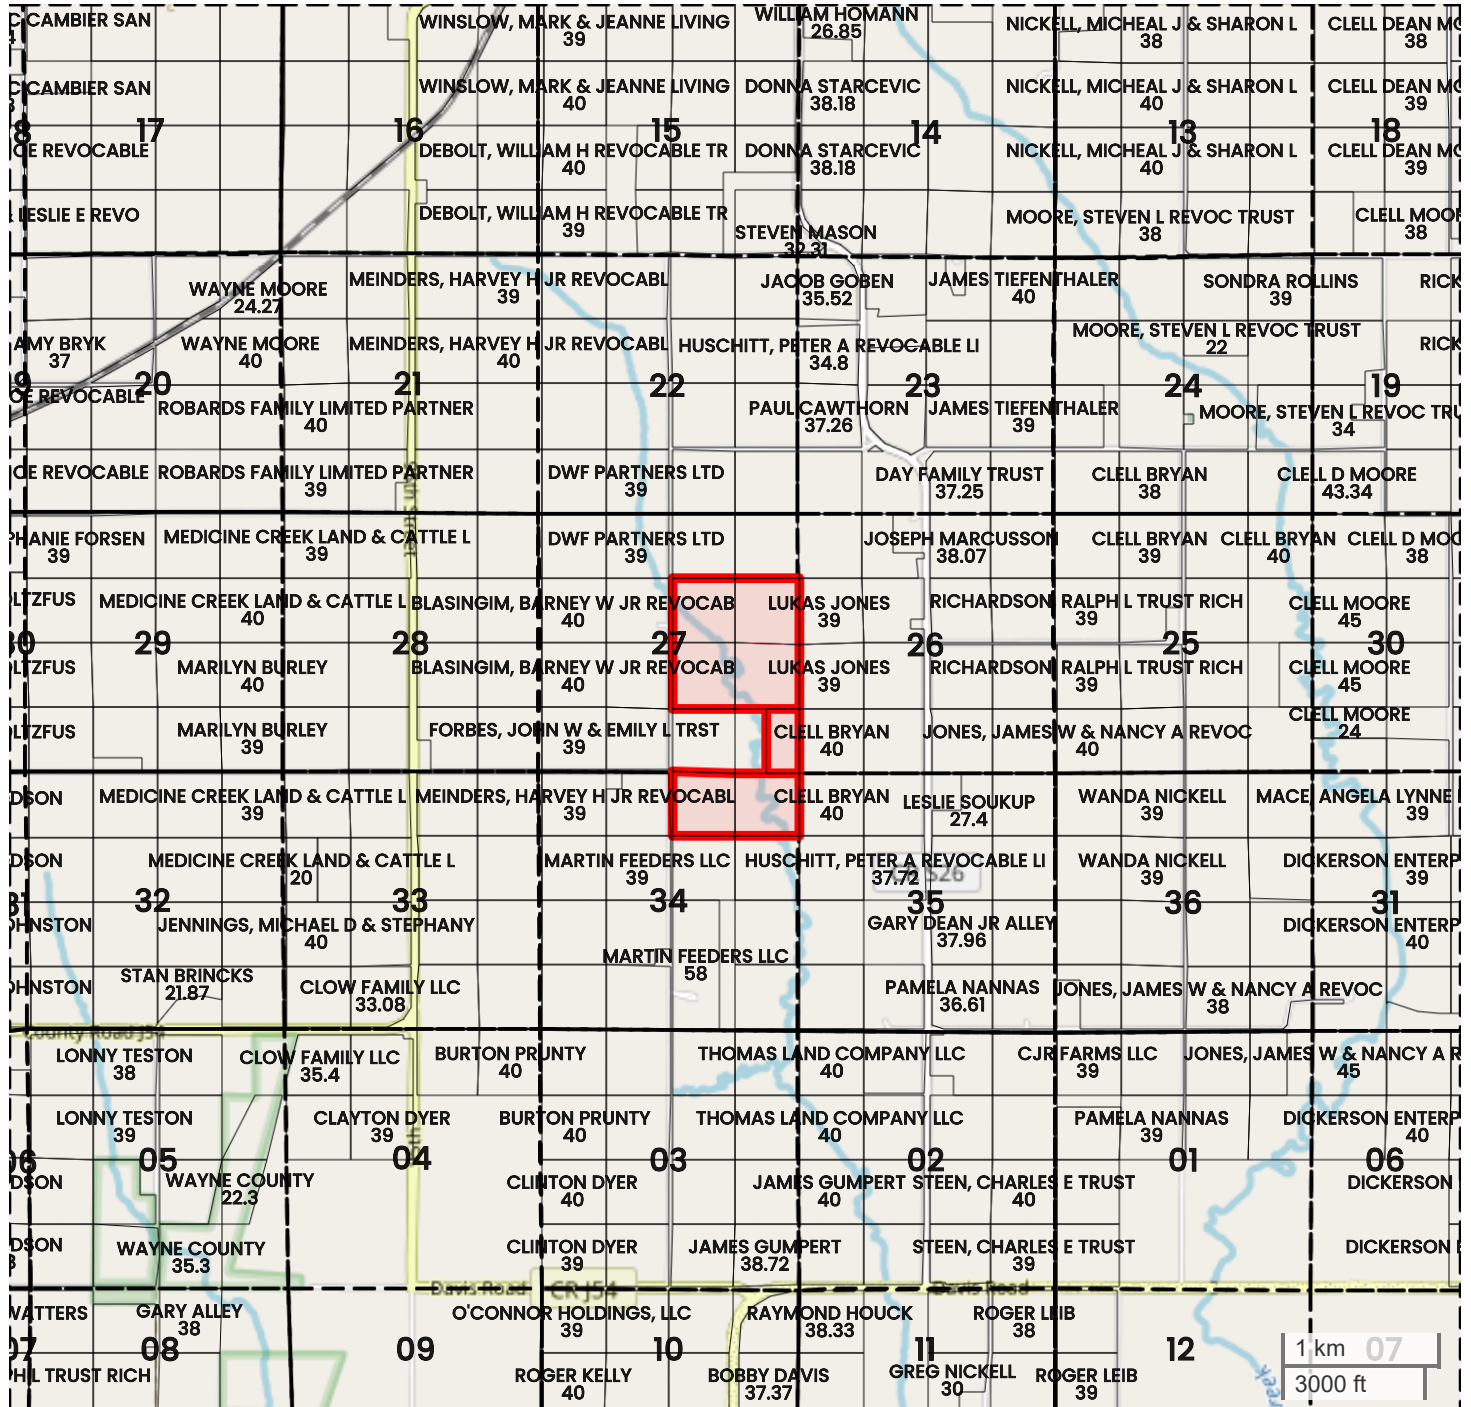

# SOUTH 258 PLAT MAP

Center: 40.655823, -93.369985

27-68N-22W

Warren Township

Wayne County, IA

1 km 07  
3000 ft

FarmWorth, LLC makes no warranties, express or implied, regarding the accuracy of any information provided through FarmWorth.com. User is solely responsible for independently verifying all information prior to use and waives any claims against FarmWorth, LLC arising from inaccuracies in such information.